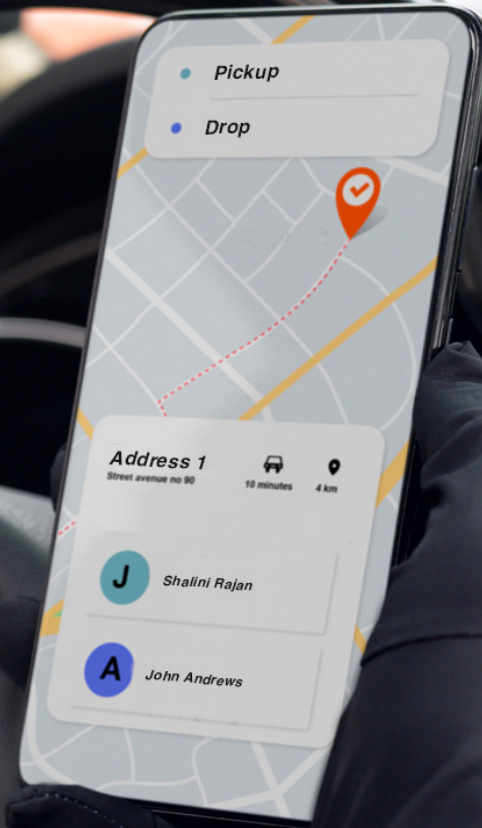

efmfm

Enabling Urban Mobility

Drive safe! Manage with ease!

Download the **driver app** to manage your rides

iOS

Android

TRANSPORT TEAM INITIATIVE